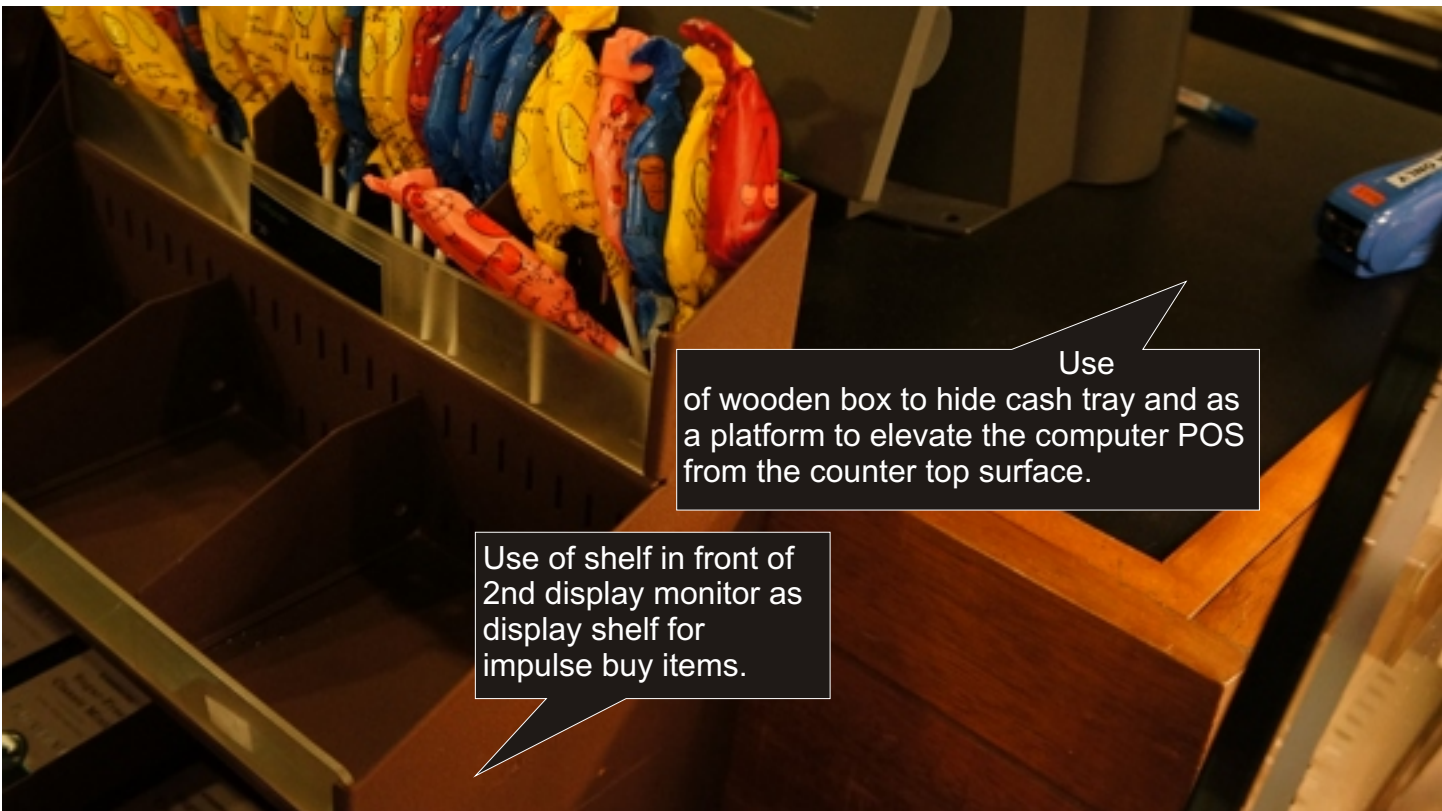

Counter Shelf Lighting

The Paper Tree Cashier Counter Design References

Bread Talk Counter

Star Bucks Counter

The Paper Tree Cashier Counter Design References

Starbucks Coffee

Use Cashier Frontage as shelf for food or coffee or juices/ slurpee/drinks and impulse buy items.

Fully Booked

Customer Feedback

Store Policies

Use Cashier Frontage as shelf for food or coffee or juices/ slurpee/drinks and impulse buy items.

Hearst Castle, California

Starbucks Coffee

Use Cashier Frontage as shelf for food or coffee or juices/ slurpee/drinks and impulse buy items.