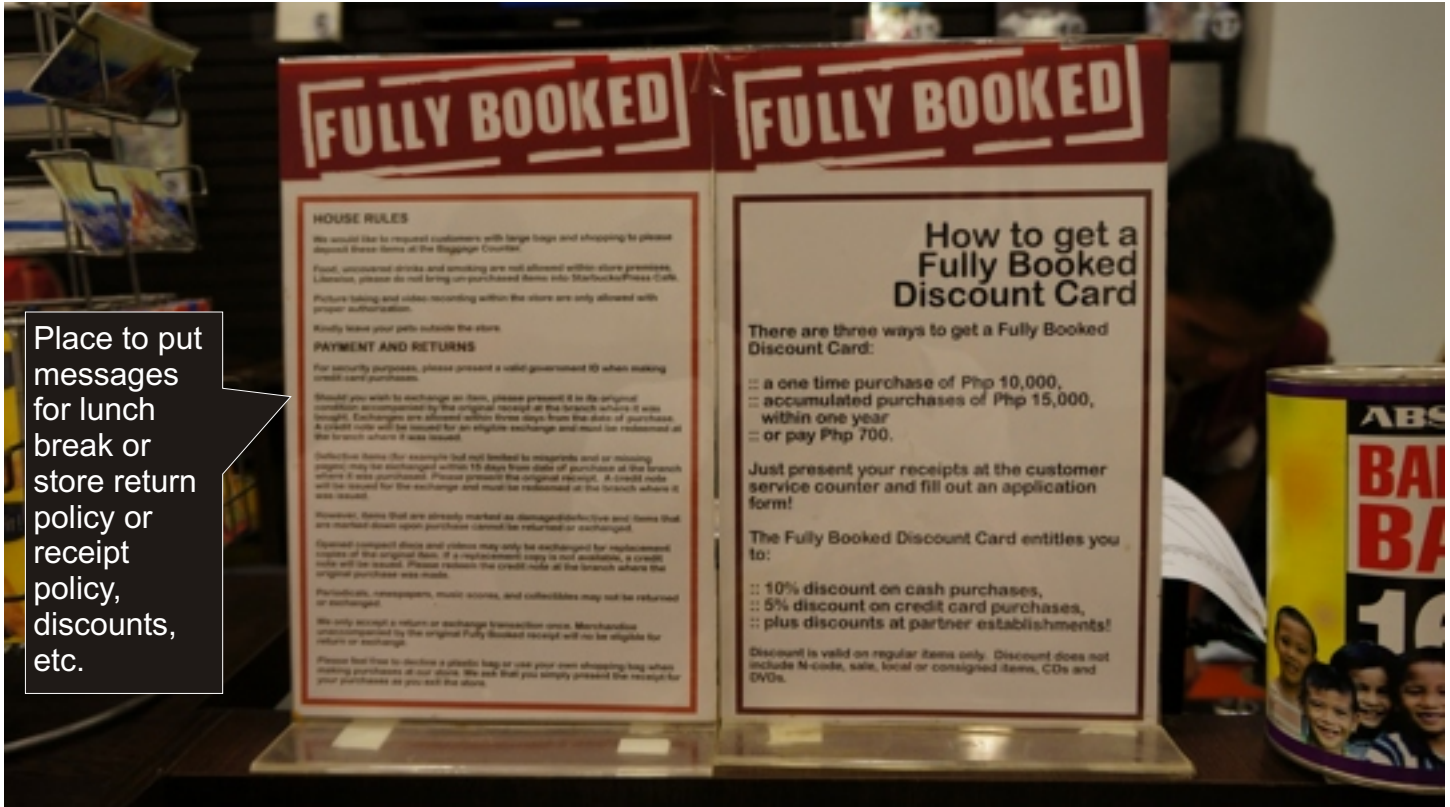

Starbucks Coffee

Bench

Green messages can be “stamped” on the wood for a rustic effect. Engraved metal is also a nice option.

Walmart low price promise

Store/ Brand Slogan at cashier counter as reminder to clients of brand promise

Fully Booked

Breadtalk

Walmart Packing/ Bagging Station

Trader Joe's Packing/ Bagging Station