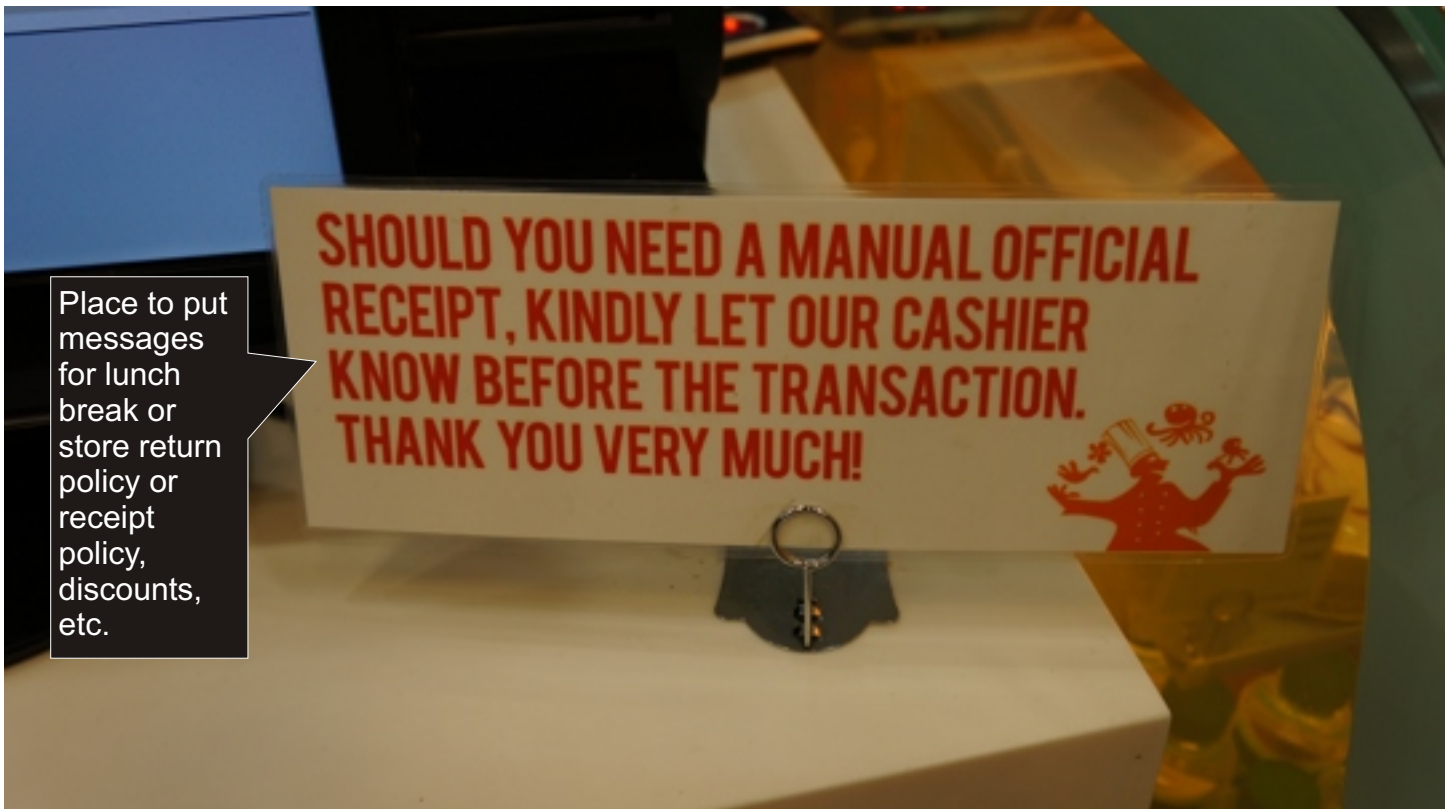

Fully Booked

Breadtalk