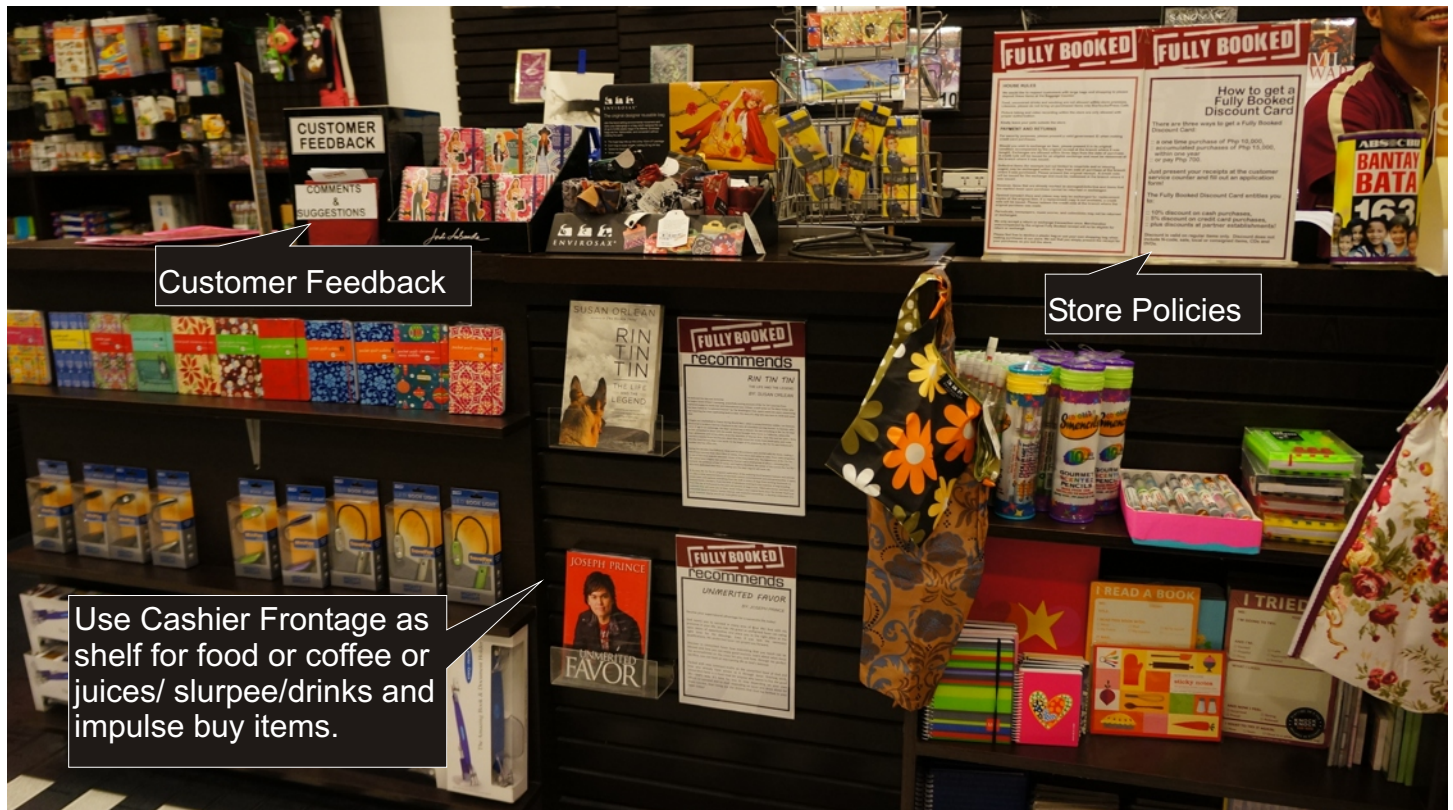

Counter Shelf Lighting

The Paper Tree Cashier Counter Design References

Bread Talk Counter

Star Bucks Counter

The Paper Tree Cashier Counter Design References

Starbucks Coffee

Use Cashier Frontage as shelf for food or coffee or juices/ slurpee/drinks and impulse buy items.

Fully Booked

Customer Feedback

Store Policies

Use Cashier Frontage as shelf for food or coffee or juices/ slurpee/drinks and impulse buy items.

Hearst Castle, California

Starbucks Coffee

Use Cashier Frontage as shelf for food or coffee or juices/ slurpee/drinks and impulse buy items.

Use Cashier Frontage as shelf for food or coffee or juices/ slurpee/drinks and impulse buy items.

Quincy Market in Boston, Massachusetts

Quincy Market in Boston, Massachusetts

Walmart Ready-To-Eat Cookies