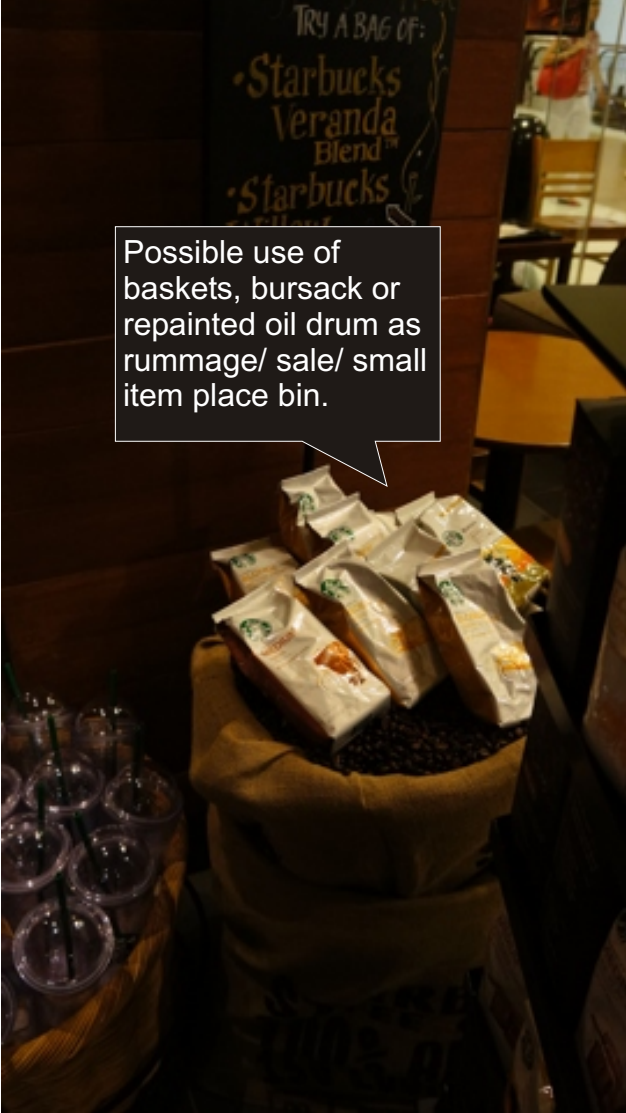

Counter Shelf Lighting

The Paper Tree Cashier Counter Design References

Bread Talk Counter

Star Bucks Counter

The Paper Tree Cashier Counter Design References

Starbucks Coffee

Use Cashier Frontage as shelf for food or coffee or juices/ slurpee/drinks and impulse buy items.

Use Cashier Frontage as shelf for food or coffee or juices/ slurpee/drinks and impulse buy items.

Quincy Market in Boston, Massachusetts

Quincy Market in Boston, Massachusetts

Walmart Ready-To-Eat Cookies

Walmart Packing/ Bagging Station

Hudson News at LAX Airport

Possible use of baskets, bursack or repainted oil drum as rummage/ sale/ small item place bin.

Pos
sible use of baskets,
bursack or repainted oil
drum as rummage/ sale/
small item place bin.