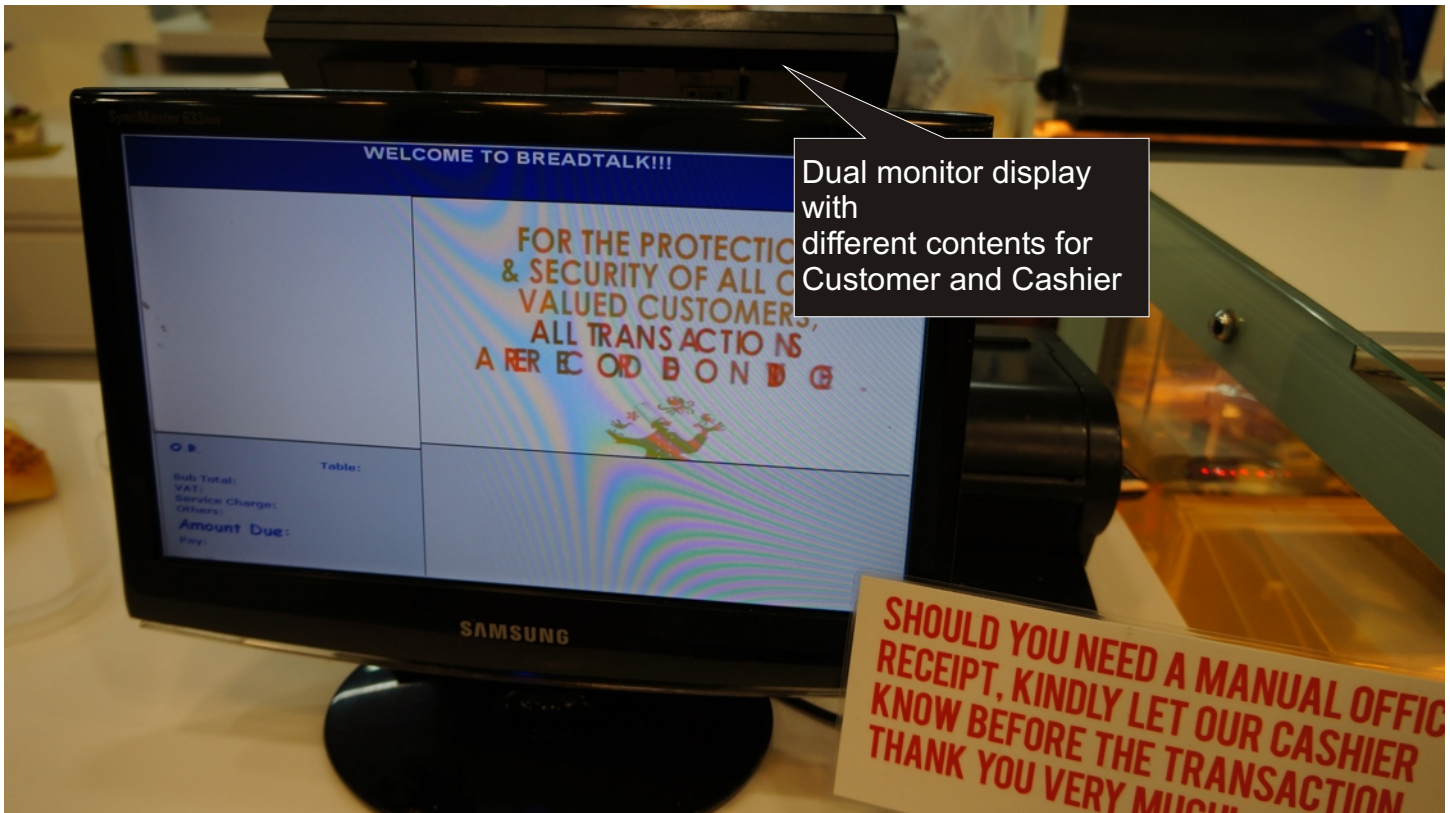

The Paper Tree Cashier Counter Design References

Bread Talk Counter