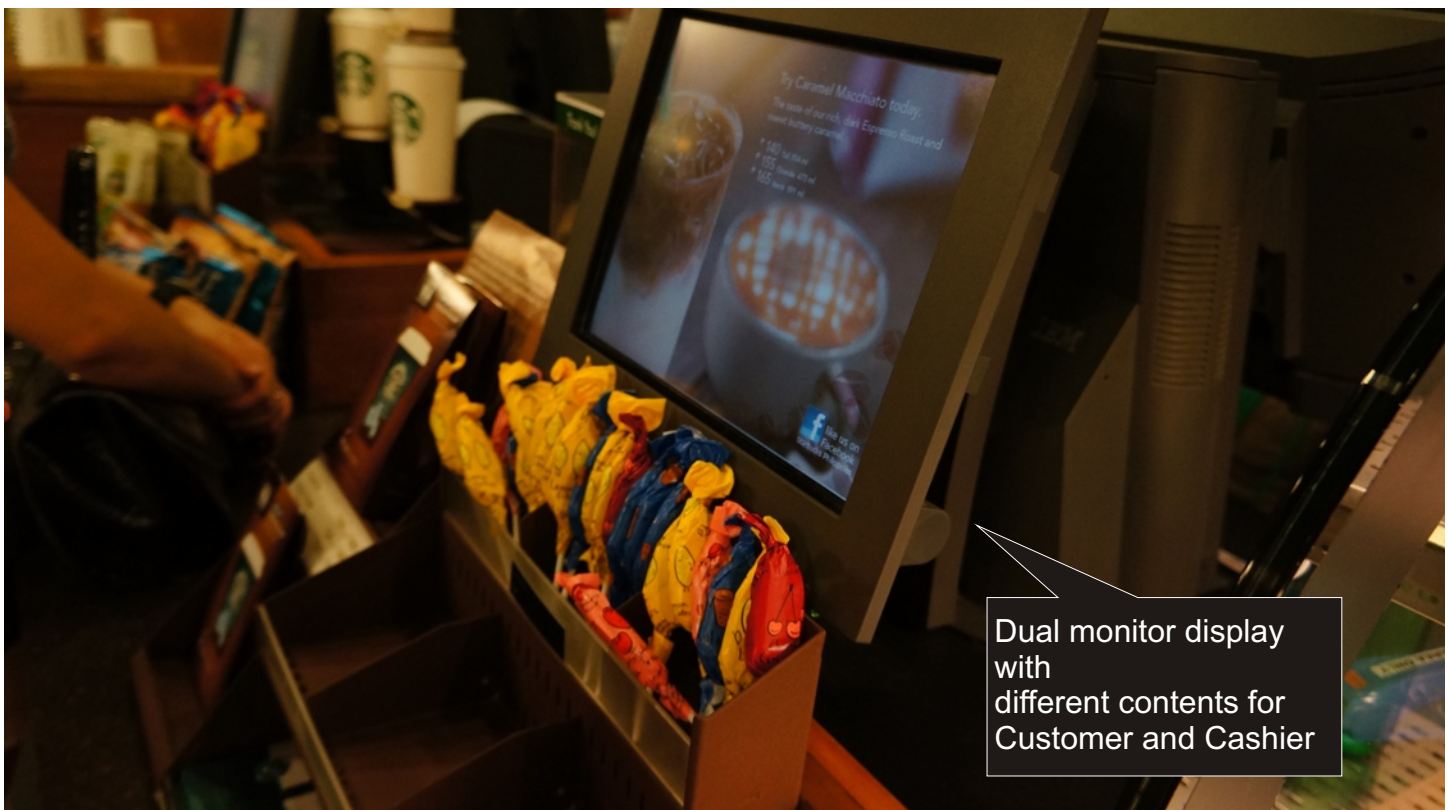

The Paper Tree

Cashier Counter Design

Things to Consider for Cashier Counter

Storage for invoices/ receipts/ supplies

Cash Drawer

Double Display LCD

PC Unit

POS Printer

Counter Shelf Lighting

The Paper Tree Cashier Counter Design References

Bread Talk Counter

Star Bucks Counter

The Paper Tree Cashier Counter Design References

Starbucks Coffee

Use Cashier Frontage as shelf for food or coffee or juices/ slurpee/drinks and impulse buy items.

Fully Booked

Customer Feedback

Store Policies

Use Cashier Frontage as shelf for food or coffee or juices/ slurpee/drinks and impulse buy items.

Hearst Castle, California

Starbucks Coffee

Use Cashier Frontage as shelf for food or coffee or juices/ slurpee/drinks and impulse buy items.